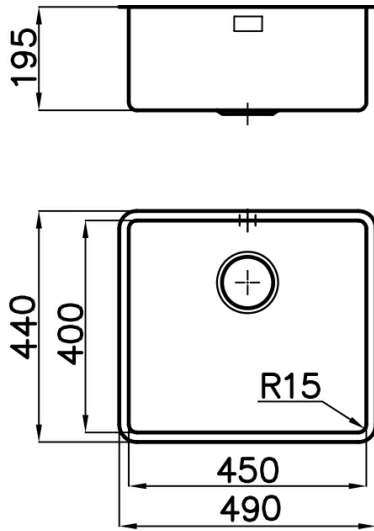

Sink

KE

Sink - 1 bowl - Undermount (ST)

Code: 2154 850

Product Details

Materials/Finishes	Foster-brushed finish AISI 304 stainless steel
Cabinet	60 cm
Dimensions	490x440 mm
Edge/Installation Type	Undermount (ST)
Cut out	Vedi scheda tecnica
Number of bowls	1 bowl
Bowl dimension	450x400 mm
Waste fitting	3,5" waste
Mixer holes	No standard tap hole
Standard fittings	fixing brackets, gasket, waste fitting, overflow and siphon. Packing: single carton box.

Features

High thickness

Small radius

Perimetral overflow

Basket 3,5" waste fitting

Dimensions

Cut out drawing

Optional accessories