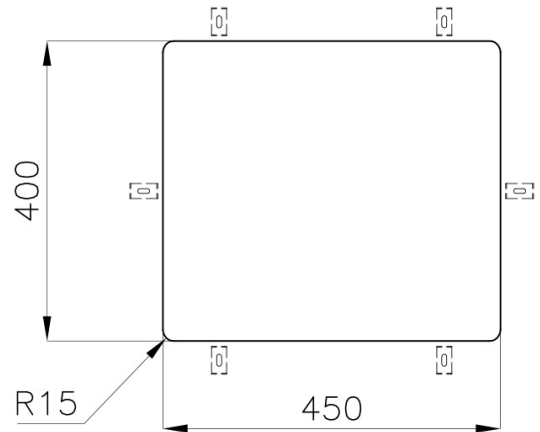

Sink

KE

Sink - 1 bowl - Undermount (ST)

Code: 2154 850

Product Details

Materials/Finishes	Foster-brushed finish AISI 304 stainless steel
Cabinet	60 cm
Dimensions	490x440 mm
Edge/Installation Type	Undermount (ST)
Cut out	Vedi scheda tecnica
Number of bowls	1 bowl
Bowl dimension	450x400 mm
Waste fitting	3,5" waste
Mixer holes	No standard tap hole
Standard fittings	fixing brackets, gasket, waste fitting, overflow and siphon. Packing: single carton box.

Features

High thickness

Small radius

Perimetral overflow

Basket 3,5" waste fitting

Dimensions

Cut out drawing

Optional accessories